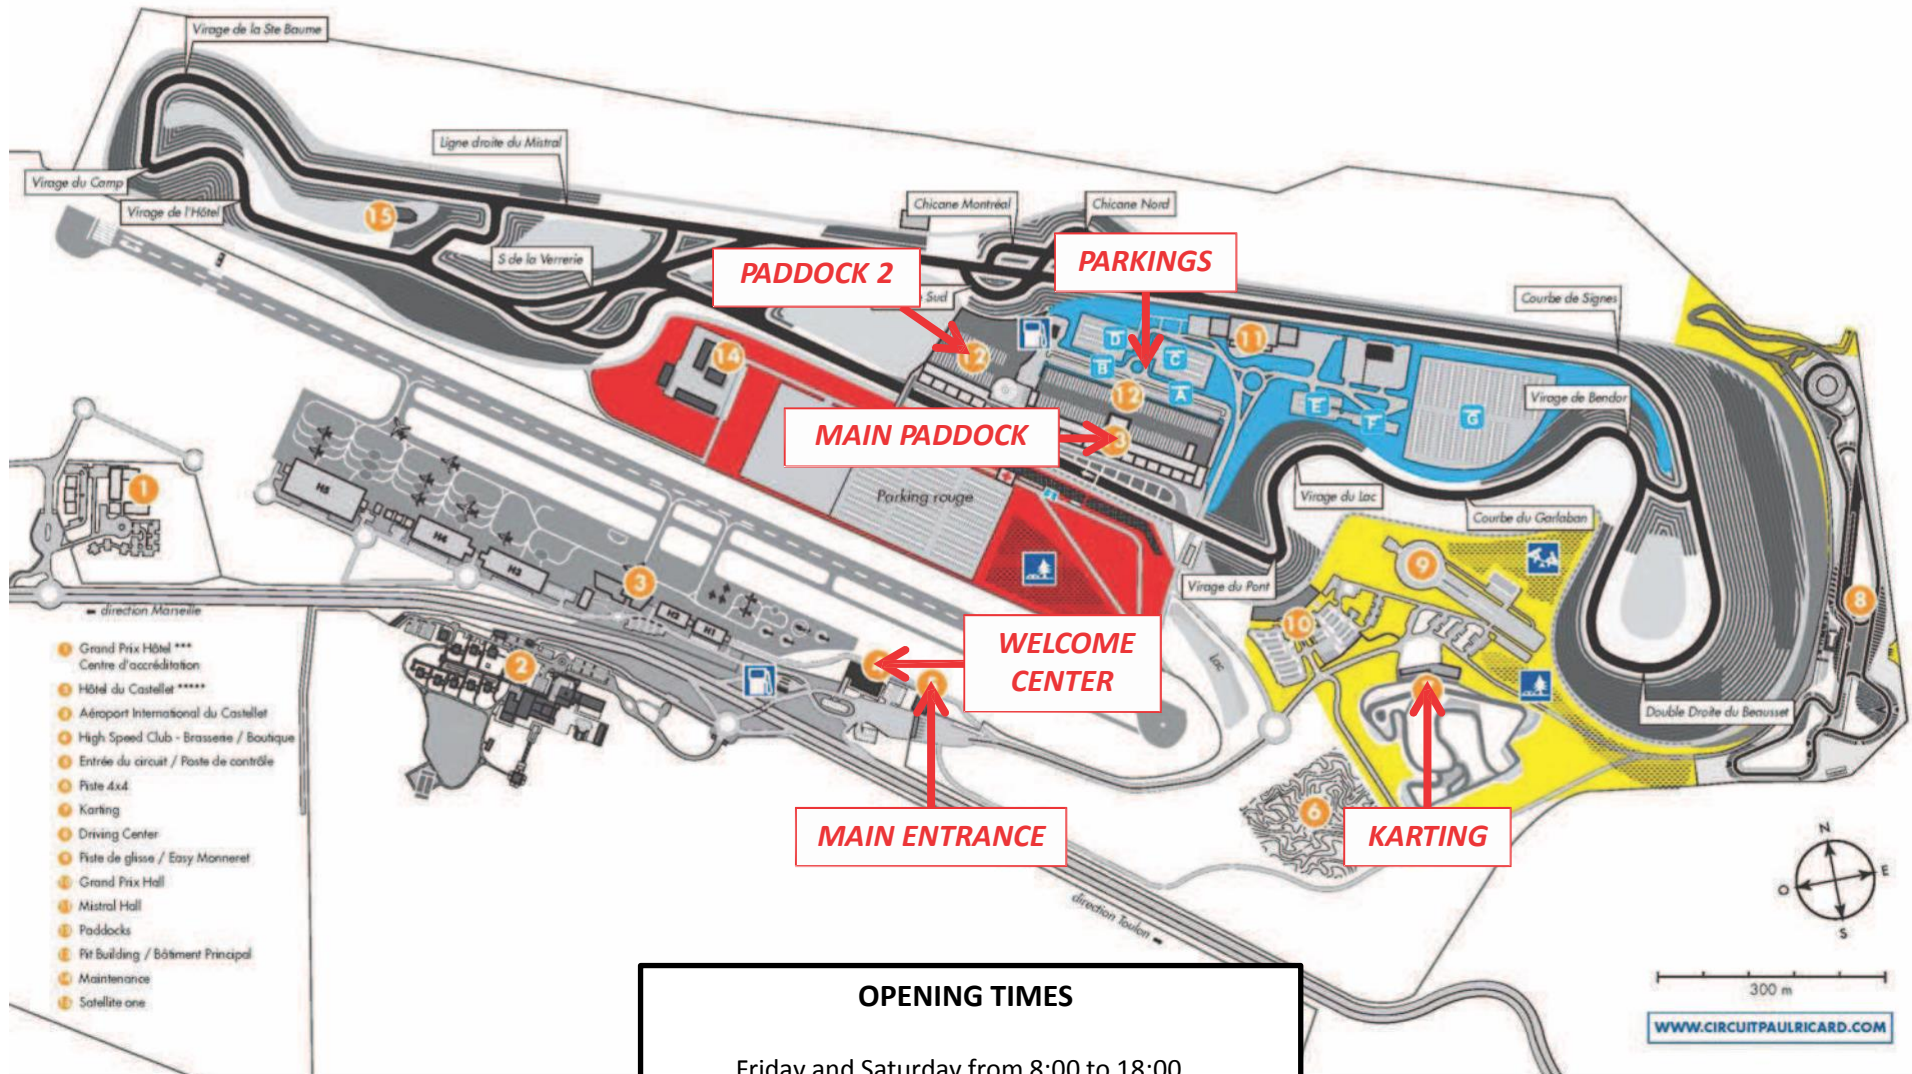

LAYOUT

Europe 2017

Trofeo **PIRELLI**

OPENING TIMES

Friday and Saturday from 8:00 to 18:00
Sunday from 8:00 to 13:00

WWW.CIRCUITPAULRICARD.COM